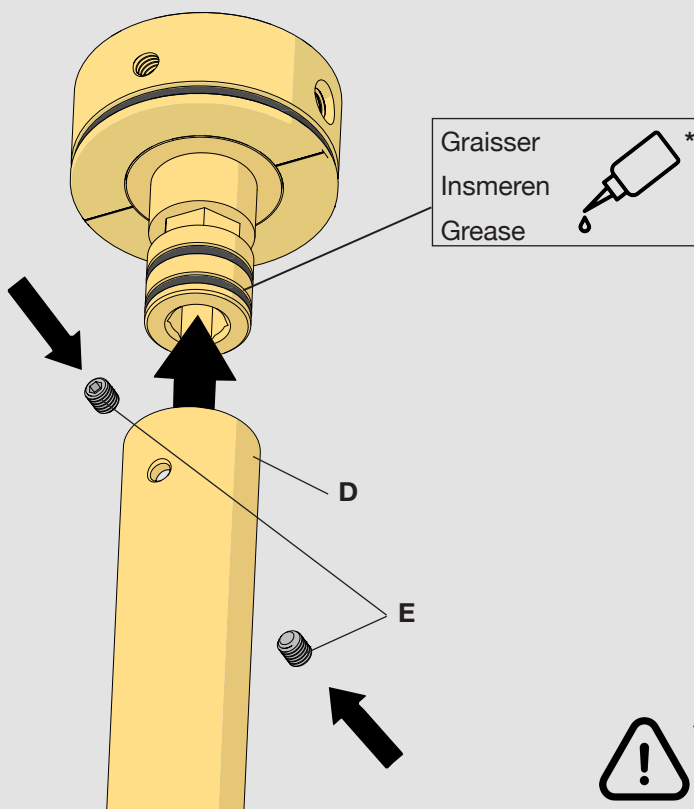

x2

* Compatible EPDM
Compatibel EPDM
Compatible EPDM