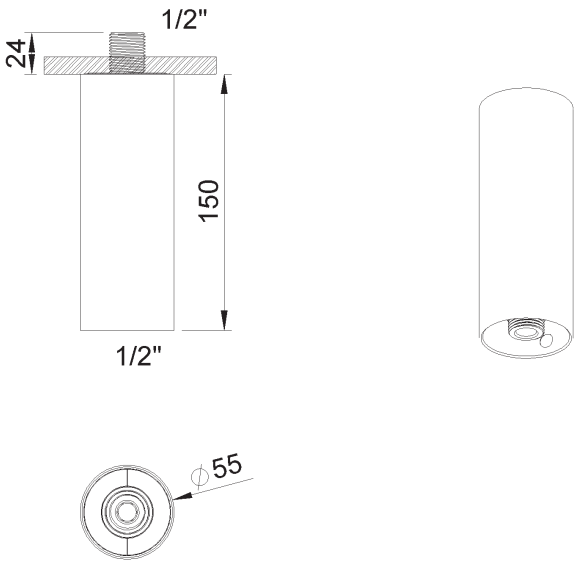

JOE

Design by Co. Studio

nvo[®]
Innovation since 1935

8021.--.61

Description Bras de douche vertical 15cm
Vertical arm 15cm with round
Vertical arm 15cm with round

- FR** Instructions de montage et titre de garantie
- NL** Montagevoorschrift en garantiebewijs
- GB** Note of assembly and guarantee voucher

Picture

Product details

Technical drawing

FRAC.V01

Matériel fourni	Geleverd materiaal	Included material
-----------------	--------------------	-------------------

2

x2

3