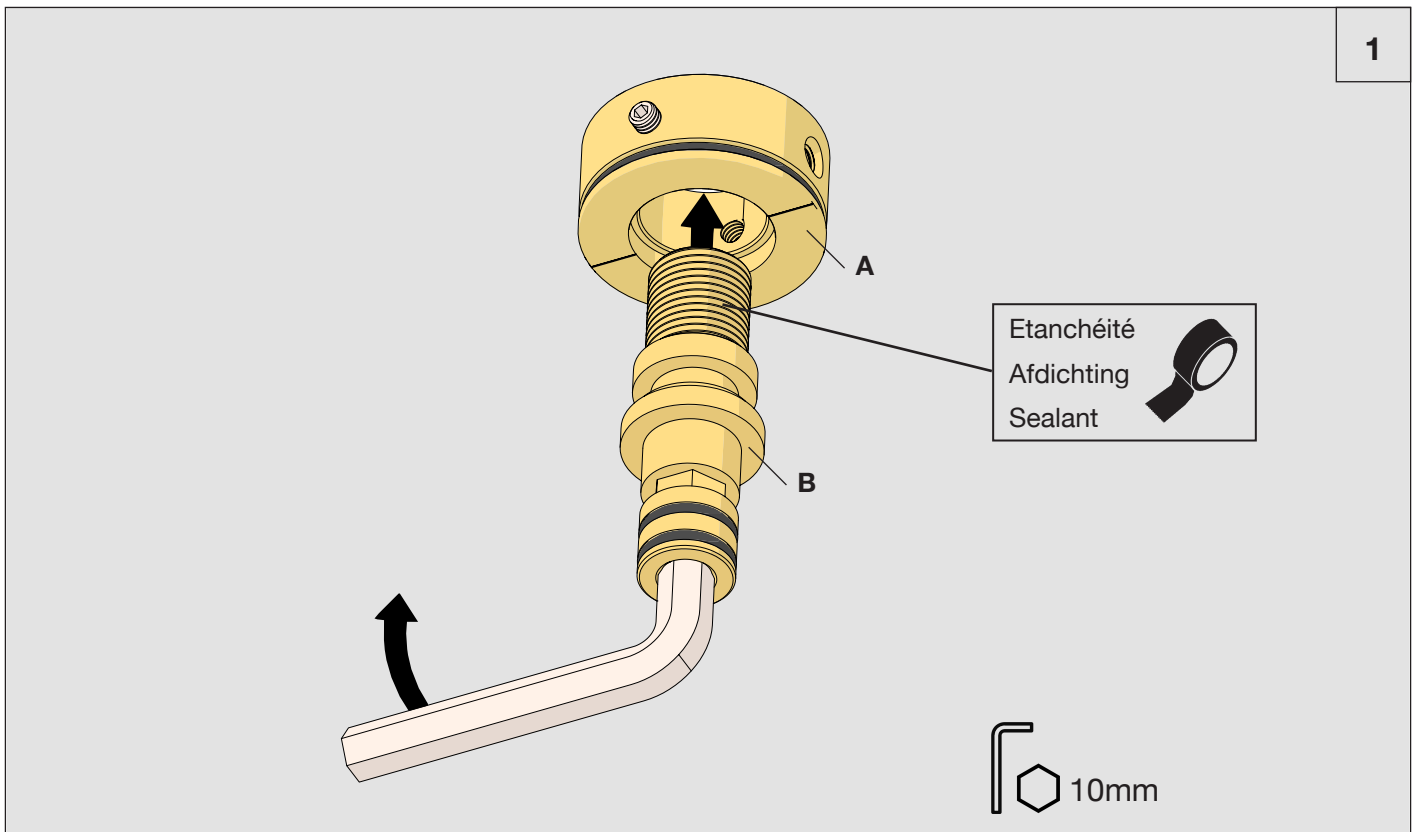

JOE

Design by Co. Studio

nvo[®]
Innovation since 1935

8021.--.61

Description Bras de douche vertical 15cm
Vertical arm 15cm with round
Vertical arm 15cm with round

- FR** Instructions de montage et titre de garantie
- NL** Montagevoorschrift en garantiebewijs
- GB** Note of assembly and guarantee voucher

Picture

Product details

Technical drawing

FRAC.V01

Matériel fourni	Geleverd materiaal	Included material
-----------------	--------------------	-------------------

2

x2

3