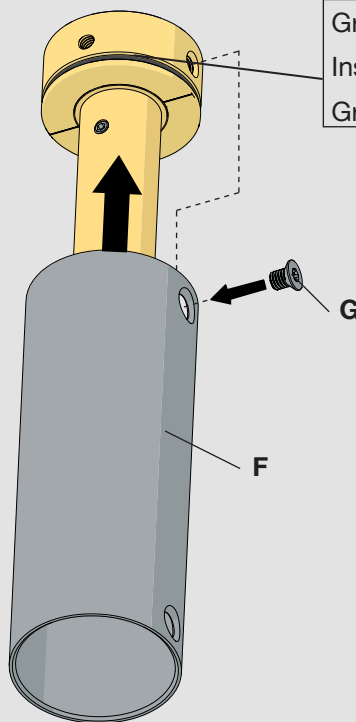

Délicatement
Voorzichtig
Gently

Graisser
Insmeren
Grease

*

* Compatible EPDM
Compatibel EPDM
Compatible EPDM