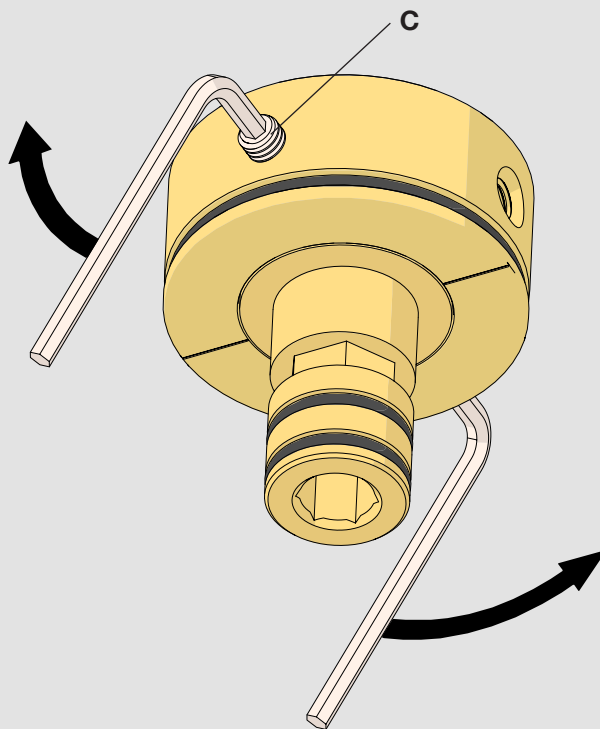

JOE

Design by Co. Studio

nvo[®]
Innovation since 1935

8021.--.61

Description Bras de douche vertical 15cm
Vertical arm 15cm with round
Vertical arm 15cm with round

- FR** Instructions de montage et titre de garantie
- NL** Montagevoorschrift en garantiebewijs
- GB** Note of assembly and guarantee voucher

Picture

Product details

Technical drawing

FRAC.V01

Matériel fourni	Geleverd materiaal	Included material
-----------------	--------------------	-------------------

2

x2

3