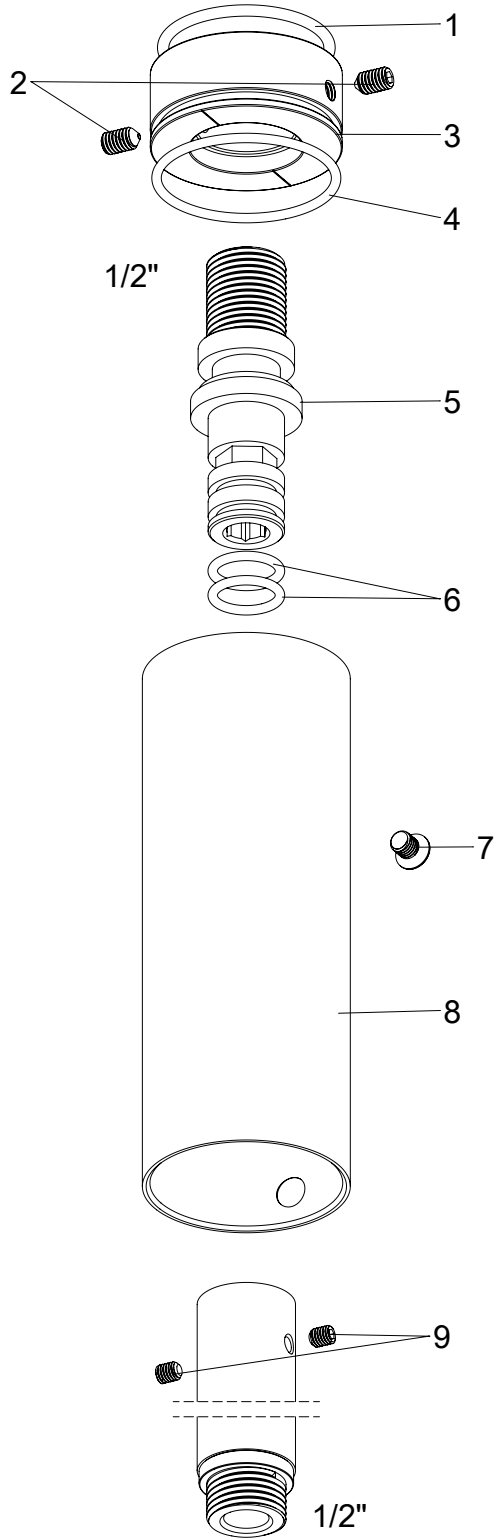

JOE

Design by Co. Studio

nvo[®]
Innovation since 1935

8021.--.61

Description Bras de douche vertical 15cm
Vertical arm 15cm with round
Vertical arm 15cm with round

- FR** Instructions de montage et titre de garantie
- NL** Montagevoorschrift en garantiebewijs
- GB** Note of assembly and guarantee voucher

Picture

Product details

Technical drawing

FRAC.V01

Matériel fourni	Geleverd materiaal	Included material
-----------------	--------------------	-------------------

2

x2

3