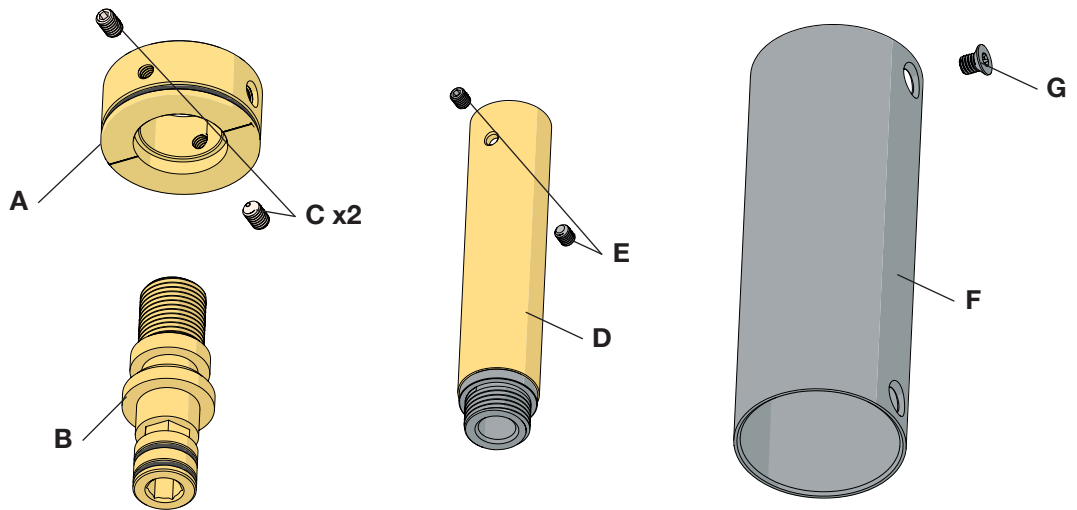

JOE

Design by Co. Studio

nvo[®]
Innovation since 1935

8021.--.61

Description Bras de douche vertical 15cm
Vertical arm 15cm with round
Vertical arm 15cm with round

- FR** Instructions de montage et titre de garantie
- NL** Montagevoorschrift en garantiebewijs
- GB** Note of assembly and guarantee voucher

Picture

Product details

Technical drawing

FRAC.V01

Matériel fourni	Geleverd materiaal	Included material
-----------------	--------------------	-------------------

2

x2

3